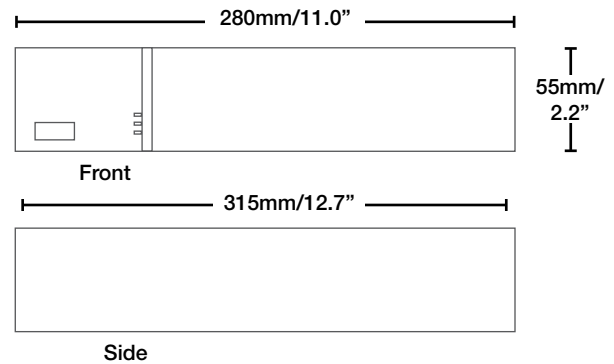

Specifications

Video IN/Loop Out:	4ch: 4 input, 8ch: 8 in put
Video Display:	4ch: 1,4 Split, 8ch: 1,4,8 Split
Monitor Out:	1 ch
Spot Out:	N/A
Audio In/Out:	1 In/1 Out
Video Compression:	H.264 hardware codec
PIP Display:	YES
Live Display Resolution:	NTSC: 704 X 480, PAL: 704 X 576
Dual Stream Resolution (Pixel):	
Main (Recording):	NTSC: 704X480, 704X240, 352X240 PAL: 704X576, 704X288, 352X288
Sub (Network):	NTSC: 350 x 240 PAL: 352 x 288
Recording Speed: NTSC:	- 4ch: 120fps, 704X480 / 120fps, 704X240 / 120fps, 360x240 - 8ch: 120fps, 704X480 / 240fps, 704X240 / 240fps, 360x240
Recording Speed: PAL	- 4ch: 100fps, 704x576 / 100fps, 704x288 / 100fps, 352x288 - 8ch: 100fps, 704x576 / 200fps, 704x288 / 200fps, 352x288
Pre-Alarm:	10 SEC
Post- Alarm:	Embedded Linux
OS:	Embedded Linux
MAC OS:	YES. Supports PC & Mac OS
3G / GRPS:	Symbian, Win Mobile, Black Berry, iPhone, Android
Network:	10/100 Base T
USB:	USB 2.0 (Front - Backup) + USB 1.1 (Rear - Mouse)
SATA HDD:	Max 1EA
PTZ:	RS485
Alarm Function:	4 In / 1 Out (NO/NC)
Remote Control:	IR Input
Front LED:	Power, REC, NET
Power Adaptor:	Adaptor 12V, 3A
Power Source:	36W

*check website for compatibility listing

Back Panel

GUI

CMS-DH

3G Smart Phone Viewing, BlackBerry, iPhone & Android*

Dimensions

Product Information

UPC:	DH104501 4 Channel 500GB HDD	8-41430-00644-2
	DH1041TB 4 Channel 1TB HDD	8-41430-00645-9
	DH108501 8 Channel 500GB HDD	8-41430-00647-3
	DH1081TB 8 Channel 1TB HDD	8-41430-00648-0

Weight: 3.16kg/6.8lbs

Package Dimensions: 340mm x 145mm x 410mm / 13.4" x 5.7" x 16.1"
(W x H x D)

Includes: DVR, HDD Pre-Installed, Remote Control, Power Supply, Software application CD