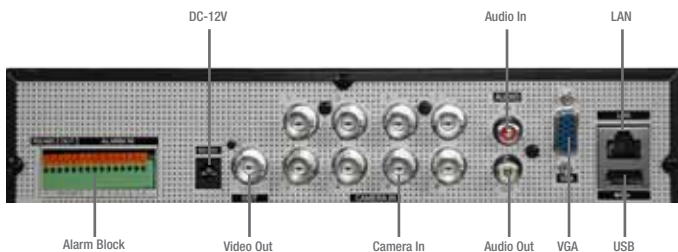

Specifications

Video IN/Loop Out:	4ch: 4 input, 8ch: 8 in put
Video Display:	4ch: 1,4 Split, 8ch: 1,4,8 Split
Monitor Out:	1 ch
Spot Out:	N/A
Audio In/Out:	1 In/1 Out
Video Compression:	H.264 hardware codec
PIP Display:	YES
Live Display Resolution:	NTSC: 704 X 480, PAL: 704 X 576
Dual Stream Resolution (Pixel):	
Main (Recording):	NTSC: 704X480, 704X240, 352X240 PAL: 704X576, 704X288, 352X288
Sub (Network):	NTSC: 350 x 240 PAL: 352 x 288
Recording Speed: NTSC:	- 4ch: 120fps, 704X480 / 120fps, 704X240 / 120fps, 360x240 - 8ch: 120fps, 704X480 / 240fps, 704X240 / 240fps, 360x240
Recording Speed: PAL	- 4ch: 100fps, 704x576 / 100fps, 704x288 / 100fps, 352x288 - 8ch: 100fps, 704x576 / 200fps, 704x288 / 200fps, 352x288
Pre-Alarm:	10 SEC
Post- Alarm:	Embedded Linux
OS:	Embedded Linux
MAC OS:	YES. Supports PC & Mac OS
3G / GRPS:	Symbian, Win Mobile, Black Berry, iPhone, Android
Network:	10/100 Base T
USB:	USB 2.0 (Front - Backup) + USB 1.1 (Rear - Mouse)
SATA HDD:	Max 1EA
PTZ:	RS485
Alarm Function:	4 In / 1 Out (NO/NC)
Remote Control:	IR Input
Front LED:	Power, REC, NET
Power Adaptor:	Adaptor 12V, 3A
Power Source:	36W

*check website for compatibility listing

Back Panel